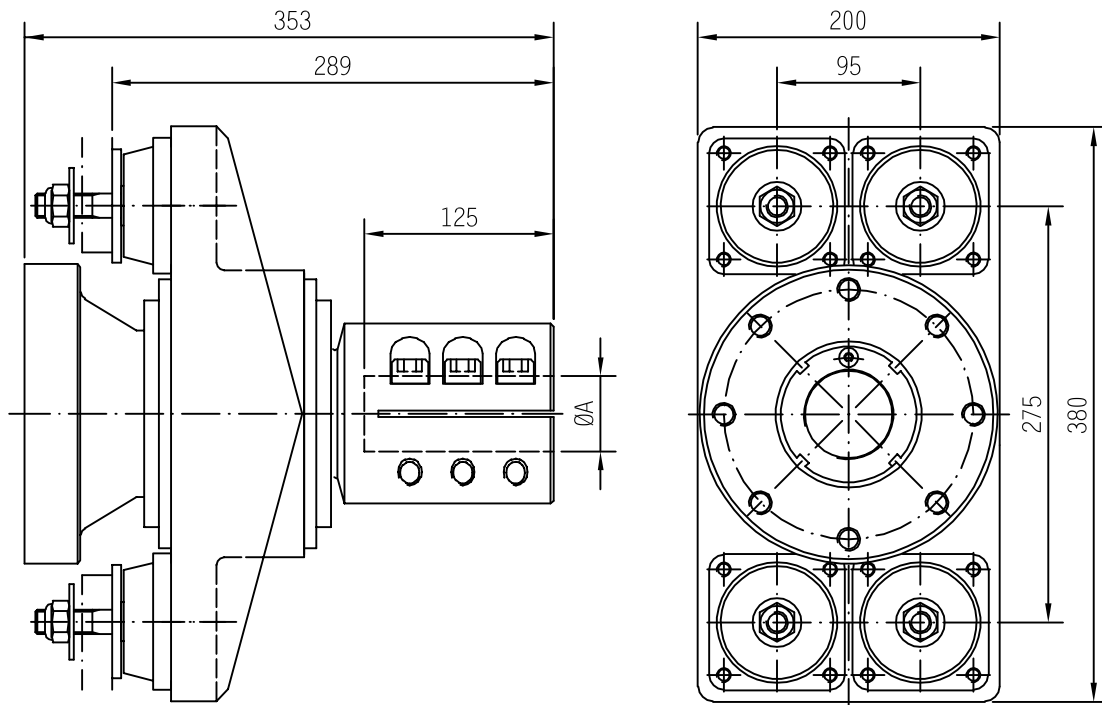

Heavy Duty Line

HDL680

Suits driveshaft CV42 with end cap.
Passar drivaxel CV42 med lock.

Art nr / Part no.	Ø A=
6039205A	50 mm
6039207A	2"
6039208A	2¼"
6039209A	60 mm
6039210A	2½"
6039211A	65 mm
6039212A	70 mm

Heavy Duty Line

HDL680

Part no / Art nr: 6039220A

Suits Twin Disc std prop flange PX 9153
Passar Twin Disc std prop flange PX 9153

Suits driveshaft CV42 with end cap.
Passar drivaxel CV42 med lock.