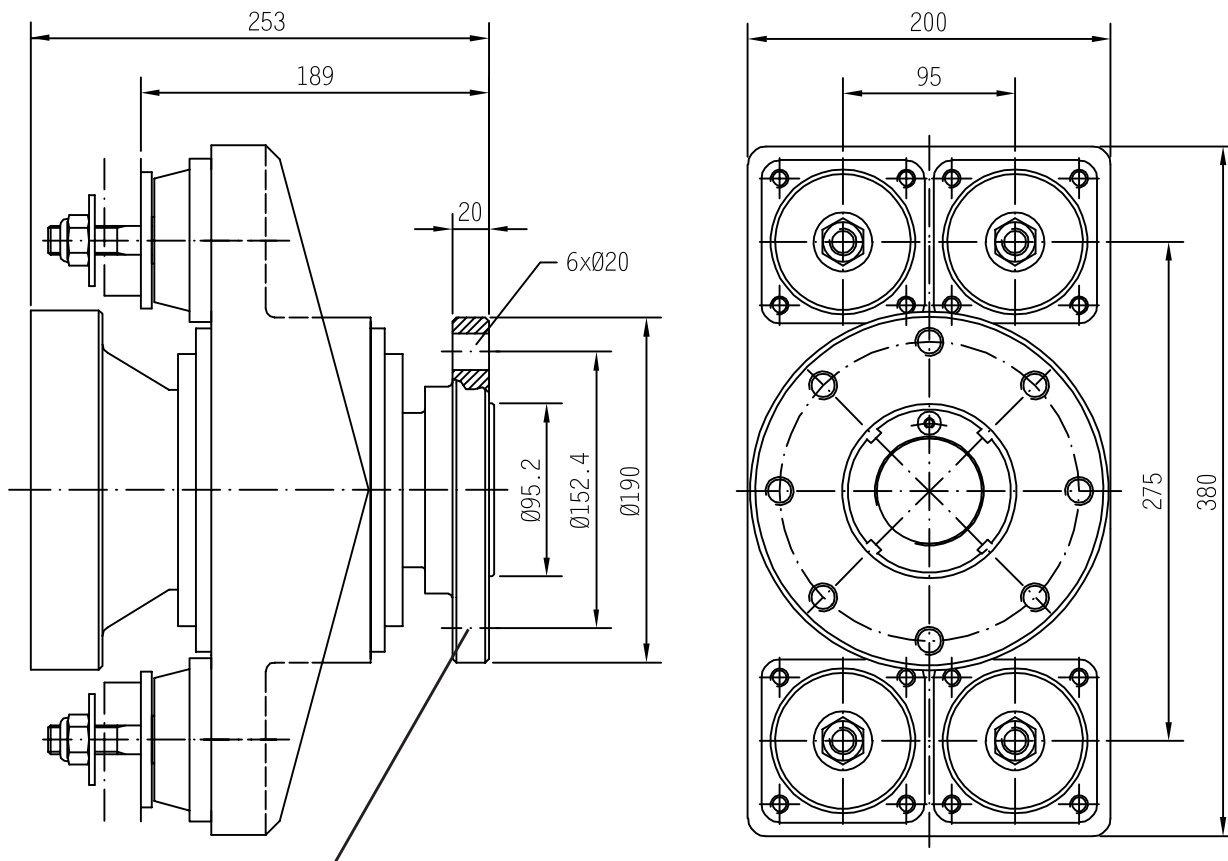

Heavy Duty Line

HDL680

Suits driveshaft CV42 with end cap.
Passar drivaxel CV42 med lock.

Art nr / Part no.	Ø A=
6039205A	50 mm
6039207A	2"
6039208A	2¼"
6039209A	60 mm
6039210A	2½"
6039211A	65 mm
6039212A	70 mm

Heavy Duty Line

HDL680

Part no / Art nr: 6039220A

Suits Twin Disc std prop flange PX 9153
Passar Twin Disc std prop flange PX 9153

Suits driveshaft CV42 with end cap.
Passar drivaxel CV42 med lock.